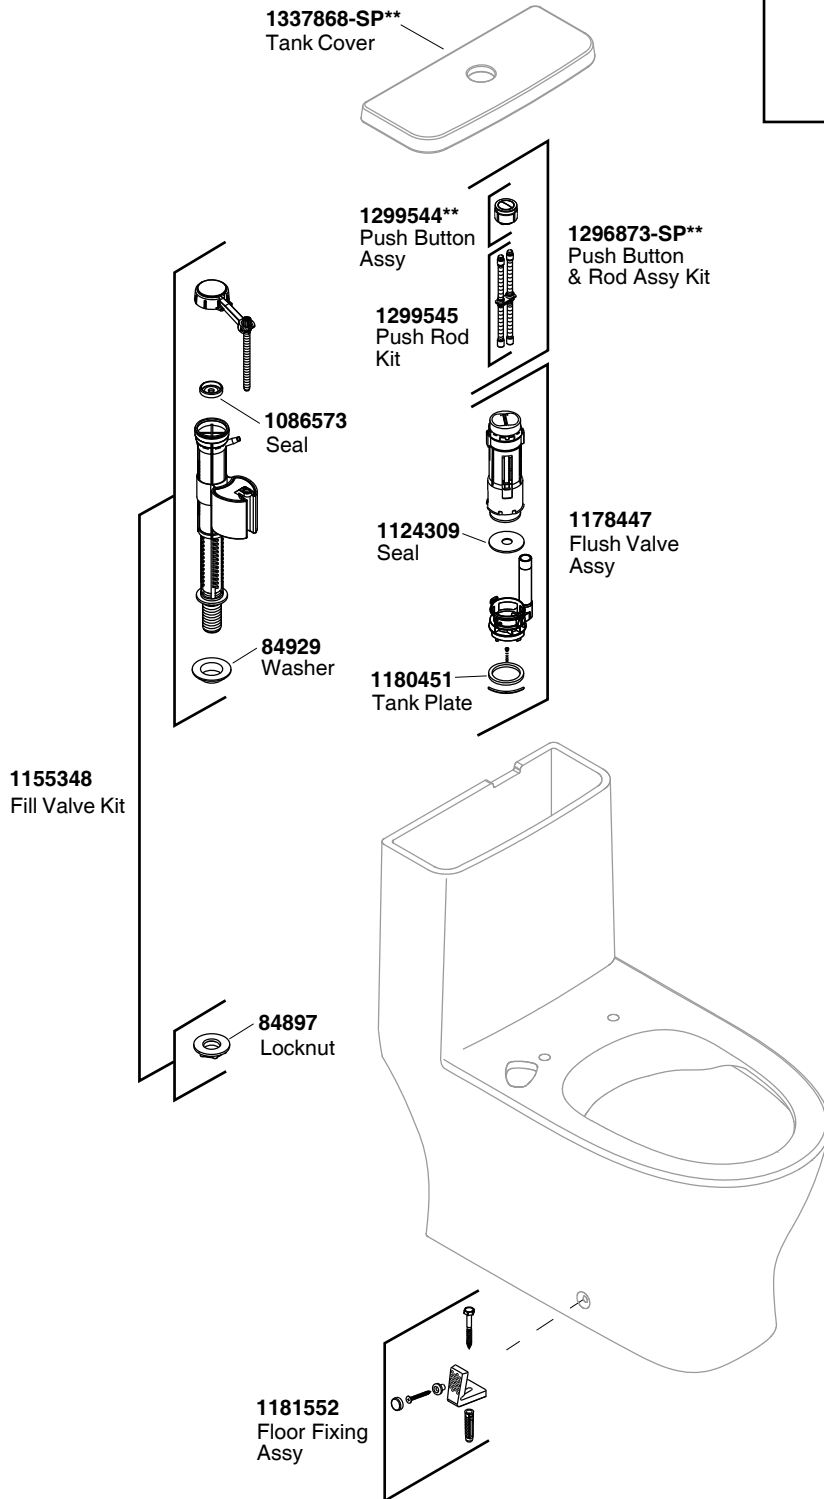

Model Toilet	Connector
K-28631H-HC**	1084337-A

**Finish/color code must be specified when ordering.